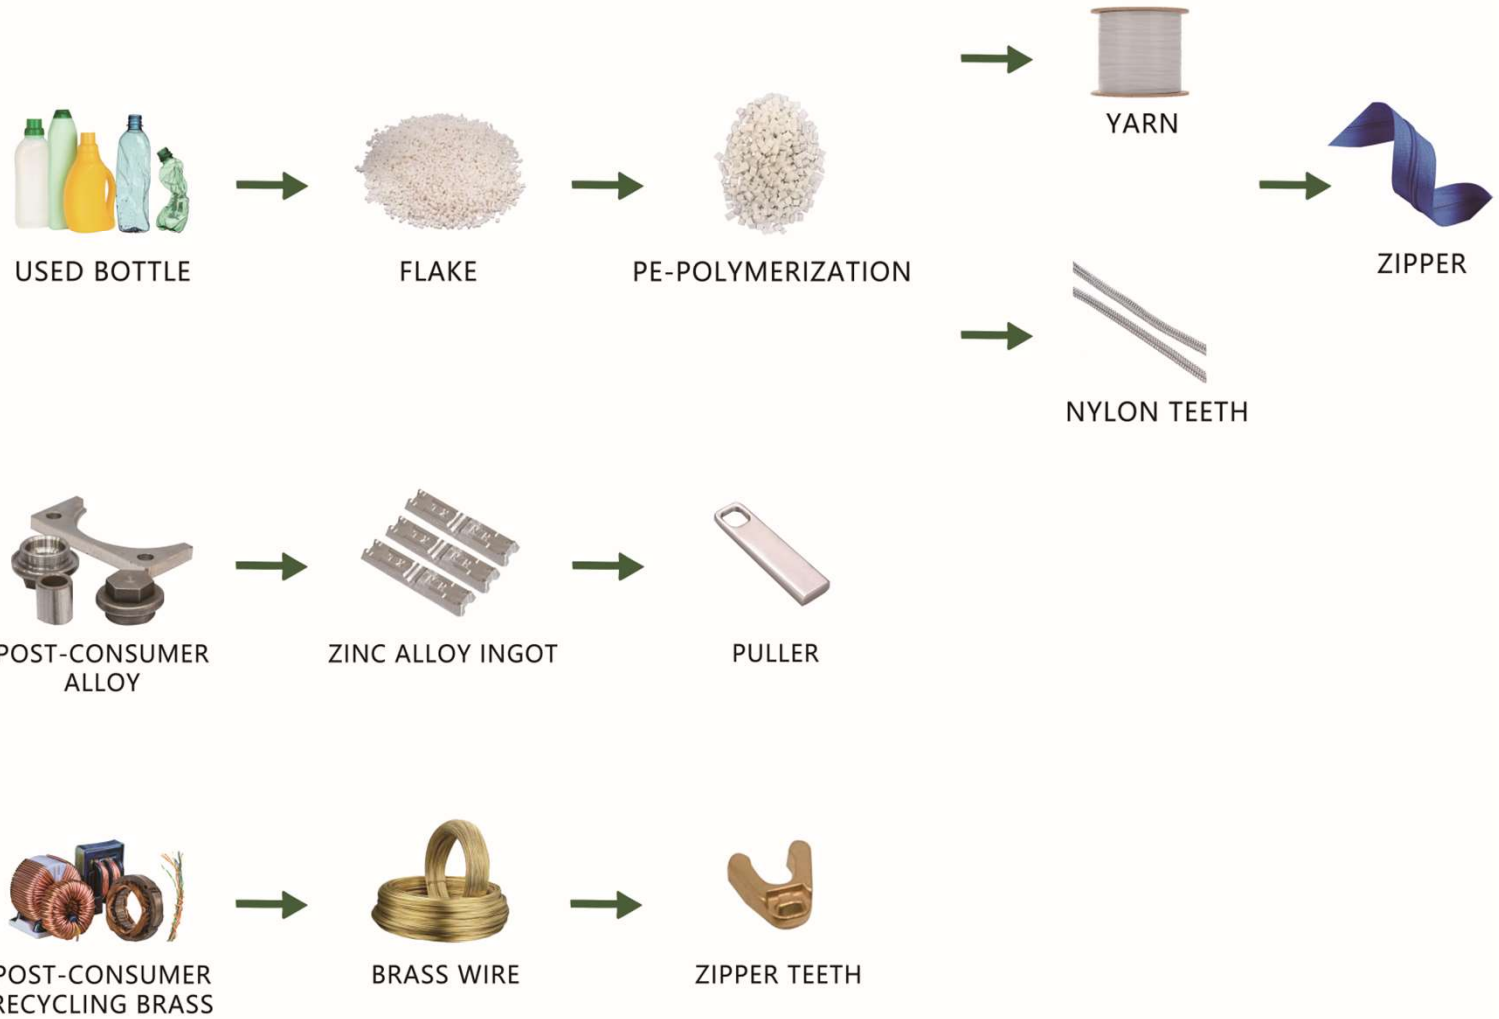

古银色
Anti-Silver

青铜
Bronze

青古铜
Anti-Brass

Double Thread

Contrast Tape

關注細節. 追求卓越
Attention to Details & Pursuit of Excellence

RORO RECYCLED PROCESS

關注細節. 追求卓越

Attention to Details & Pursuit of Excellence

防水拉链
Waterproof zipper

WP-LX1

WP-LX4

WP-LX2

WP-LX3

WP-0018

WP-LX5